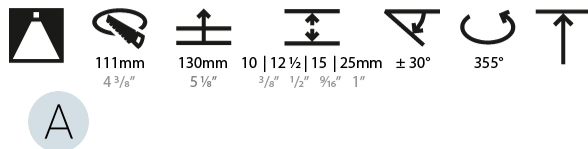

PHYSICAL

Shape: Round
Diameter (mm): 107
Diameter (in): 4 3/16
Height (mm): 112
Height (in): 4 7/16
Ceiling Thickness (mm): 10 / 12.5 / 15 / 25
Ceiling Thickness (in): 3/8 or 1/2 or 9/16 or 1
Min. Recessing Depth (mm): 130
Min. Recessing Depth (in): 5 1/8
Light Distribution: Adjustable / Downlight
Weight (kg): 0.596
Weight (lbs): 1.31
Fixture Finish: SSR / BKV / CWI / CRY / HAB / UFT / ITA / RUA / FTG / MYG / LOD / PUS / FRO / FUP / KIA / POP / BLS / SPG / MEY / GOH / GUM / CHC / COM / ABZ / JAG / OBR / MOS / ROR
Fixture Material: Aluminum Die Cast
Cut-out Measurements: Ø 111mm / 4 3/8"
Upon Request: Unique Ceiling Thickness

ELECTRICAL

Lamp Type: LED (Zhaga Standard)
Input Wattage (W): 13.2 / 16.5
Total Output Wattage (W): 12.1 / 14.7
Dimming: Tri-Mode (Non-Dimming and Phase Dimming (120Vac only) and 0-10V Dimming)
Driver Included: No
Driver Location: Recessed Housing
Driver Type: Constant Current - Universal
Driver Class: Class 2
Housing: See components
Input Voltage (V): 120 - 277
Constant Current (MA): 350

LED

Number of LEDs: 1
Color Temperature (°K): 2700 / 3000 / 3500 / 4000
Max. Delivered Lumen (lm): 850 / 950 / 1019 / 1040
Nominal Lumen (lm): 960 / 1070 / 1156 / 1180
CRI: >90 CRI
Lamp Life (hrs): 50000
Upon Request: RGB-W Tunable White Special Color Temperature Special LED

OPTICAL

Reflector: 10
Adjustability: Rotational 355°; Tilt 30°
Upon Request: Special Beam Angles

RATINGS AND CERTIFICATIONS